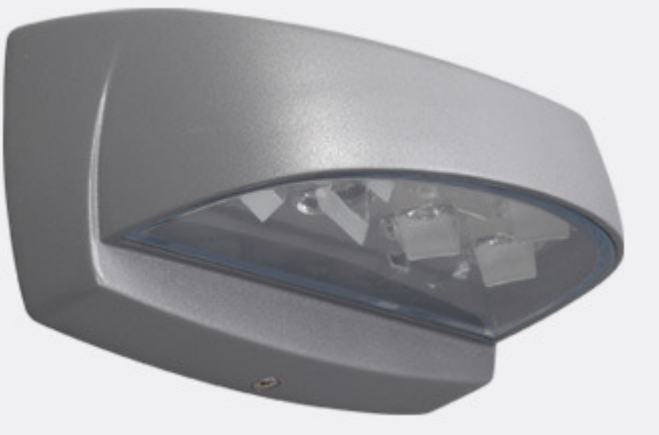

NEW ITEMS FOR JULY

LytePro7 Architectural LED Wall Sconce

Stonco has developed a comprehensive video that details how LytePro7 offers improved sustainability without sacrificing performance. See it here.

LytePro7 Architectural LED Wall Sconce

The Small Fixture with Big Performance

The all new LytePro7 Series wall-mounted luminaire from Stonco is less than half the size of traditional wall sconces but it delivers over twice the performance. LytePro7 is designed using high lumen output LED sources for maximum illumination and uniform distribution improving safety and security in perimeter lighting applications.

Along with new installations, the LytePro7 is ideally suited as a replacement for existing high pressure sodium, compact fluorescent and incandescent luminaires. LytePro7's sturdy construction and extended life can mean **it will be the last fixture you will ever need to buy!**

Features

- * Great pipe vise
- * Holds rod & pipe from 1/4" to 4" in diameter
- * Gets your work up off the ground
- * Multiple holes support multiple objects

Only
\$71.99!
In stock

Rack-A-Tiers® Plate Vise